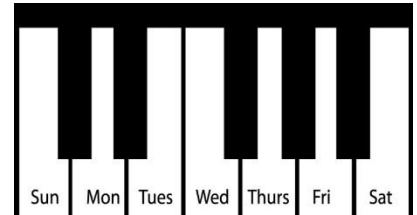

Sunbeams 1

Tin sheet at home:

		Sun	Mon	Tues	Wed	Thurs	Fri	Sat
Keyboard 	K-114/115							
	KS-162							
	Bonus: See if you can play some S pages on piano!							
	Play all your favourite K pages over the summer. Remember to go back to the 1A and 1B book, there are good songs there!							
	C+, G+, a- octopus (review RH/LH) and bridges for C+							
Homework 	Flashcards: (17) - Name - Play - Put on Tinsheet							
	In August, make sure you take out your flashcards and review your notes well! We will be learning new notes in the fall, so these ones need to be solid!							
Singing 								
Listening 	L-43							
Rhythm Ensemble 	Rhythm Stories							
	E-35							