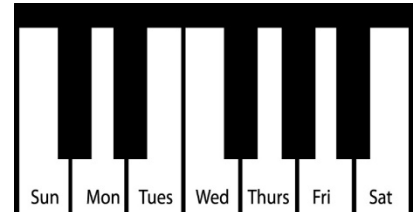

Moonbeams 1

Lesson # 27

Tin sheet at home: Review: high D, E, F, G

		Sun	Mon	Tues	Wed	Thurs	Fri	Sat
Keyboard 	K-81							
	K-82							
	K-79 play for fun							
Chord Progression Chart: W-51 F+ scale RH, LH, HT with chords Flashcards: - Name - Play - Put on Tinsheet								
Homework 	H-54							
Singing 	FLAT = take the note down one half step (opposite of sharp)							
Listening 	L-28							
Rhythm Ensemble 	Rhythm Stories use blueberry 							
	E-20/21 line 1							