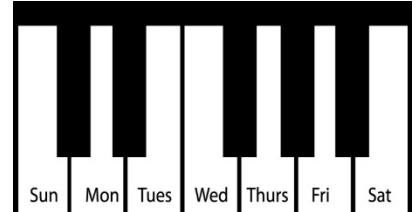

# Moonbeams 1

Lesson # 25

Tin sheet at home:

		Sun	Mon	Tues	Wed	Thurs	Fri	Sat
<b>Keyboard</b> 	<b>K-76 week 2</b>							
	<b>K-77</b>							
	<b>K-78 RH this week, follow RH fingering very carefully</b>							
<b>Chord Progression Chart:</b> D+ scale with chords <b>W-43 Chord Triathlon</b> Flashcards: - Name - Play - Put on Tinsheet								
<b>Homework</b> 	<b>H-49</b>							
	<b>H-52</b>							
<b>Singing</b> 								
<b>Listening</b> 	<b>L-26</b>							
<b>Rhythm Ensemble</b> 	<b>Rhythm Stories use tam ti (♪ · ♪)</b>							
	<b>E-15</b>							