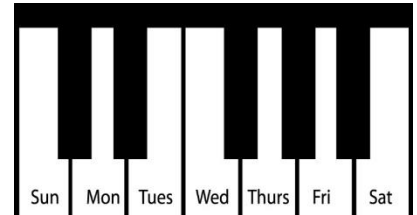

Sunshine 2

Lesson # 4

Tin sheet at home: Amy A

		Sun	Mon	Tues	Wed	Thurs	Fri	Sat
Keyboard	K-7 RW out loud							
	K-8 play and sing							
	KS-61 find the patterns							
	KS-66							
Toolbox 	Flashcards: (8)							
	<ul style="list-style-type: none"> - Name - Play - Put on Tinsheet 							
Homework 	H-12							
	H-14 Half Rest (or hat rest)							
	H-48 match the right side to the left side							
Singing 	S-10							
	Critter Songs: Ants go marching on line 5							
Listening 								
Rhythm Ensemble 	Rhythm Story							
	<ul style="list-style-type: none"> - From K-7 E-7							