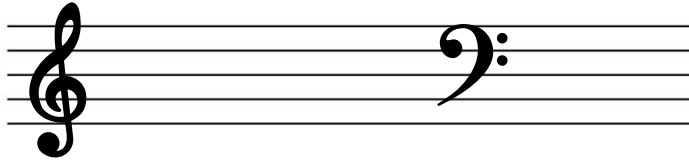

Sunbeams 1

Lesson # 4

Tin sheet at home: Find CDF, Dens & Firehalls

		Sun	Mon	Tues	Wed	Thurs	Fri	Sat
Keyboard 	K-13 - RH finger 1, LH finger 5 - RH/LH/HT							
	K-11 - RH/LH/HT							
	K-14 - Color Creepy Green & Dino Blue							
	<i>Bonus: KS-122, KS-123</i>							
Homework 	K-12 Color Creepy C							
	H-12 - If you can't find pictures of people talking, think about WHERE you use your talking voice							
	H-16 can you name the patterns?							
Singing 	S-7							
	S-8 Creepy Crawly Critter C							
Listening 	L-7							
Rhythm Ensemble 	E-5, E-6 Turtle							
	Rhythm Bag (Rhythm Stories) - Partners clap - Use beat buttons: Red, White, Brown, White							