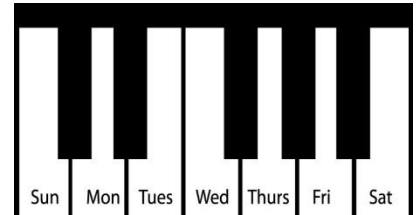

Sunbeams 1

Lesson # 4

Tin sheet at home: Find CDF, Dens & Firehalls

		Sun	Mon	Tues	Wed	Thurs	Fri	Sat
Keyboard 	K-13 - RH finger 1, LH finger 5 - RH/LH/HT							
	K-11 - RH/LH/HT							
	K-14 - Color Creepy Green & Dino Blue							
	<i>Bonus: KS-122, KS-123</i>							
Homework 	K-12 Color Creepy C							
	H-12 - If you can't find pictures of people talking, think about WHERE you use your talking voice							
	H-16 can you name the patterns?							
Singing 	S-7							
	S-8 Creepy Crawly Critter C							
Listening 	L-7							
Rhythm Ensemble 	E-5, E-6 Turtle							
	Rhythm Bag (Rhythm Stories) - Partners clap - Use beat buttons: Red, White, Brown, White							